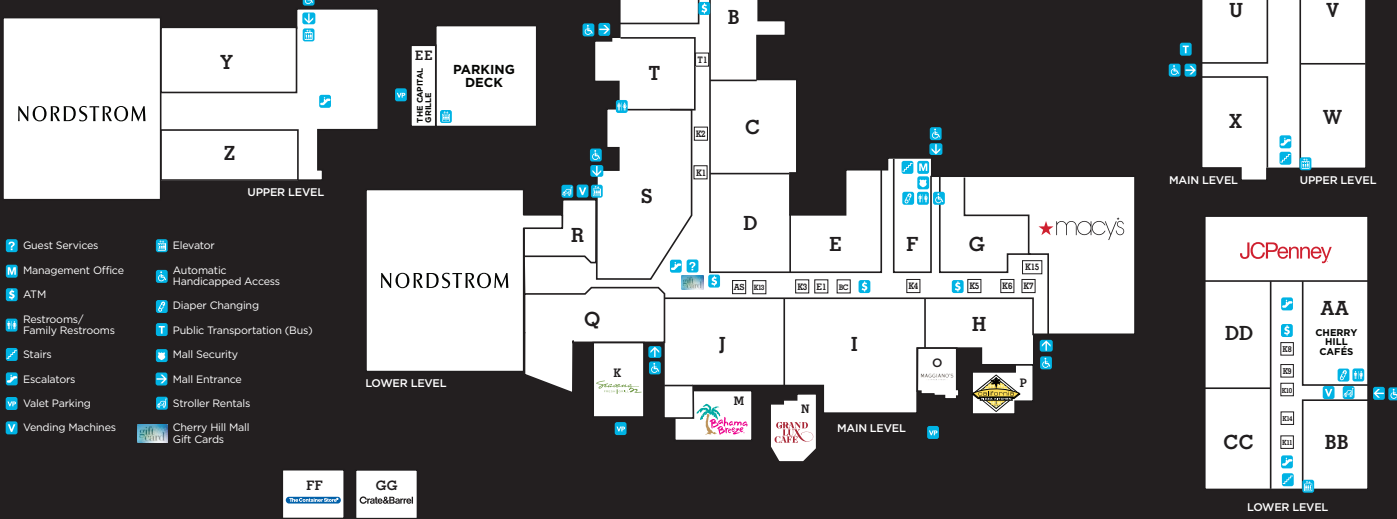

**Free mall-wide WiFi**  
Connect to **.FreePREITMallsWi-Fi**

**DEPARTMENT STORES**

- JCPenney
- Macy's
- Nordstrom

**WOMEN'S APPAREL & ACCESSORIES**

- C Abercrombie & Fitch
- T aerie at American Eagle Outfitters
- T Aéropostale
- CC Against All Odds
- T American Eagle Outfitters
- I A|X Armani Exchange
- S Banana Republic
- S Brighton Collectibles
- BB CAC Custom Apparel Company
- F Charlotte Russe
- J Chico's
- V City Blue
- CC Claire's
- Q Coach
- Demetrios Bridal Salon in Macy's
- D Dynamite
- CC Easy Pickins
- S Express
- W Fabulous Icon
- SJY Forever 21
- T francesca's
- A Gap
- A GapBody
- T Garage
- H G-Star Raw
- S GUESS
- E GUESS by Marciano
- I H&M
- D Hollister
- B Hot Topic
- D Intimissimi
- D J.Crew
- V KicksUSA
- H Lady Foot Locker
- B Lids
- J LOFT
- Q lululemon
- W Magda Couture & Bridal
- J Michael Kors
- G New York & Company
- H The North Face
- U Old Navy
- C PacSun
- R Soma Intimates
- E Sunglass Hut
- B Torrid
- J True Religion
- BB Underground by Journeys
- Q|Z Urban Outfitters
- B Vans
- B Vera Bradley
- I Victoria's Secret
- J White House | Black Market

**CHILDREN'S APPAREL & TOYS**

- C Abercrombie Kids
- CC Build-A-Bear Workshop
- BB CAC Custom Apparel Company
- H The Children's Place
- CC Claire's
- H Disney Store
- BB Fly Zone by Kids Foot Locker
- SJY Forever 21
- A GapKids
- BB Gymboree
- Q Go Games
- I H&M
- B Hot Topic
- BB Journeys Kidz
- A Justice
- BB Kids Foot Locker

- G Aveo Art Gallery
- FF The Container Store
- GG Crate & Barrel
- F Pottery Barn
- S Sleep Number
- G Williams-Sonoma
- E Zara

**SPECIALTY FOODS**

- K6 Auntie Anne's
- X Auntie Anne's
- K10 Auntie Anne's
- K2 Cinnabon
- K11 Doc Popcorn
- S Dough Life
- V GNC
- Nordstrom eBar - Lower Level
- K5 Kono Pizza
- K7 Red Mango
- Starbucks (inside Macy's)
- G Williams-Sonoma
- K13 Woops!